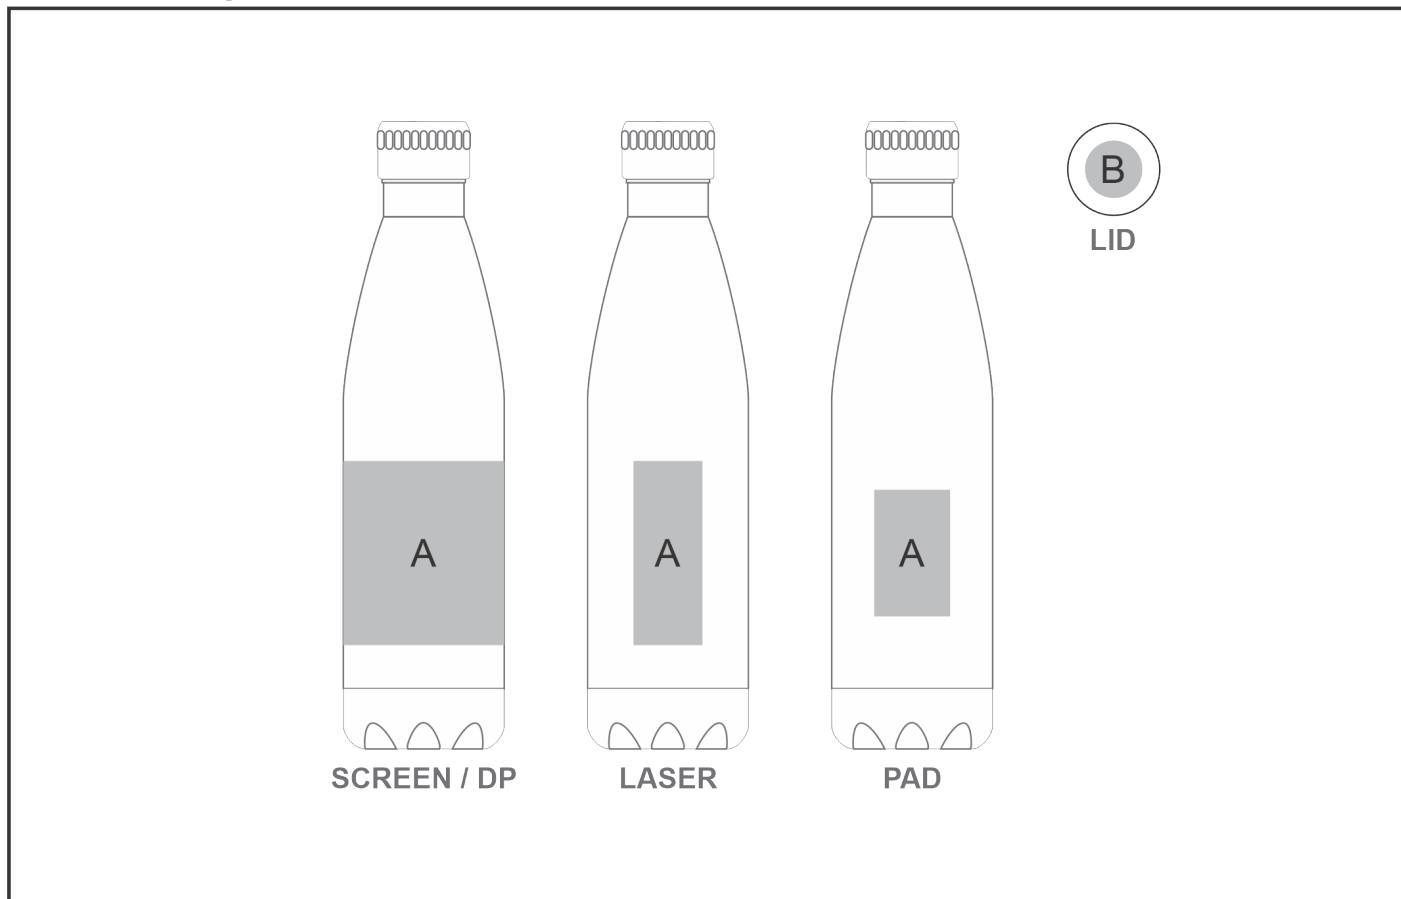

GF-SD-1010-B

Serendipio Ethos Water Bottle Set

Need to know:

- Includes 1-Colour, 1-Position Screen Wrap on BOTH Bottles (setup fees apply)
- Laser Colour: Silver

Branding Options:

Position A

1. Screen Wrap (SW)
1 Colour
Size: 200mm wide x 80mm high
2. Pad Printing (PC)
4 Colours
Size: 33mm wide x 50mm high
3. Laser Engraving (LB)
N/A
Size: 30mm wide x 80mm high
4. Digital Print Drinkware (DP-C)
Full Colour
Size: 100mm wide x 80mm high
5. Direct to Print (DP-D)
Full Colour
Size: 200mm wide x 80mm high

Position B

1. Laser Engraving (LB)
N/A
Size: 25mm wide x 25mm high